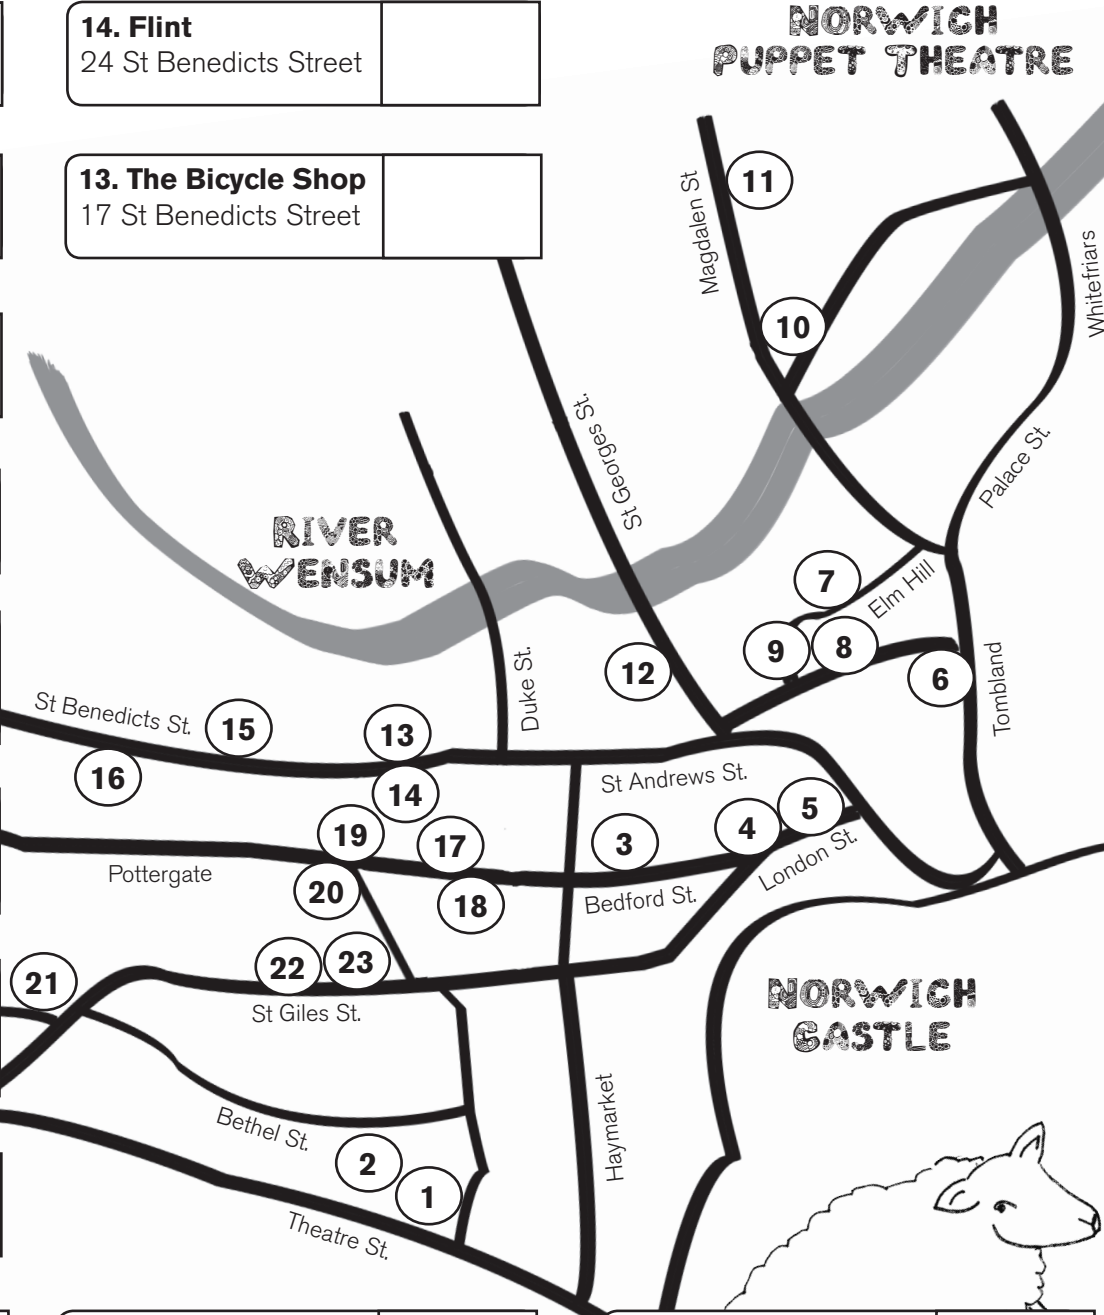

**15. Raphael Crafts**  
33 St Benedicts Street

**14. Flint**  
24 St Benedicts Street

**NORWICH  
PUPPET THEATRE**

**12. Espresso**  
12 St Georges Street

**16. House**  
52 St Benedicts Street

**13. The Bicycle Shop**  
17 St Benedicts Street

**11. Dandy Horse**  
27 Magdalen Street

**17. Norfolk Yarn**  
11 Pottergate

**10. Anteros Arts Foundation**  
11-15 Fye Bridge Street

**18. Roots**  
6 Pottergate

**9. Briton Arms**  
9 Elm Hill

**19. Strangers Coffee House**  
21 Pottergate

**8. The Jade Tree**  
15 Elm Hill

**20. Grosvenor Fish Bar**  
28 Lower Goat Lane

**7. The Bear Shop**  
18 Elm Hill

**21. Louis' Deli**  
81 Upper St Giles Street

**6. Take 5**  
17 Tombland

**22. Crafty Ewe**  
15 St Giles Street

**3. Frank's Bar**  
19 Bedford Street